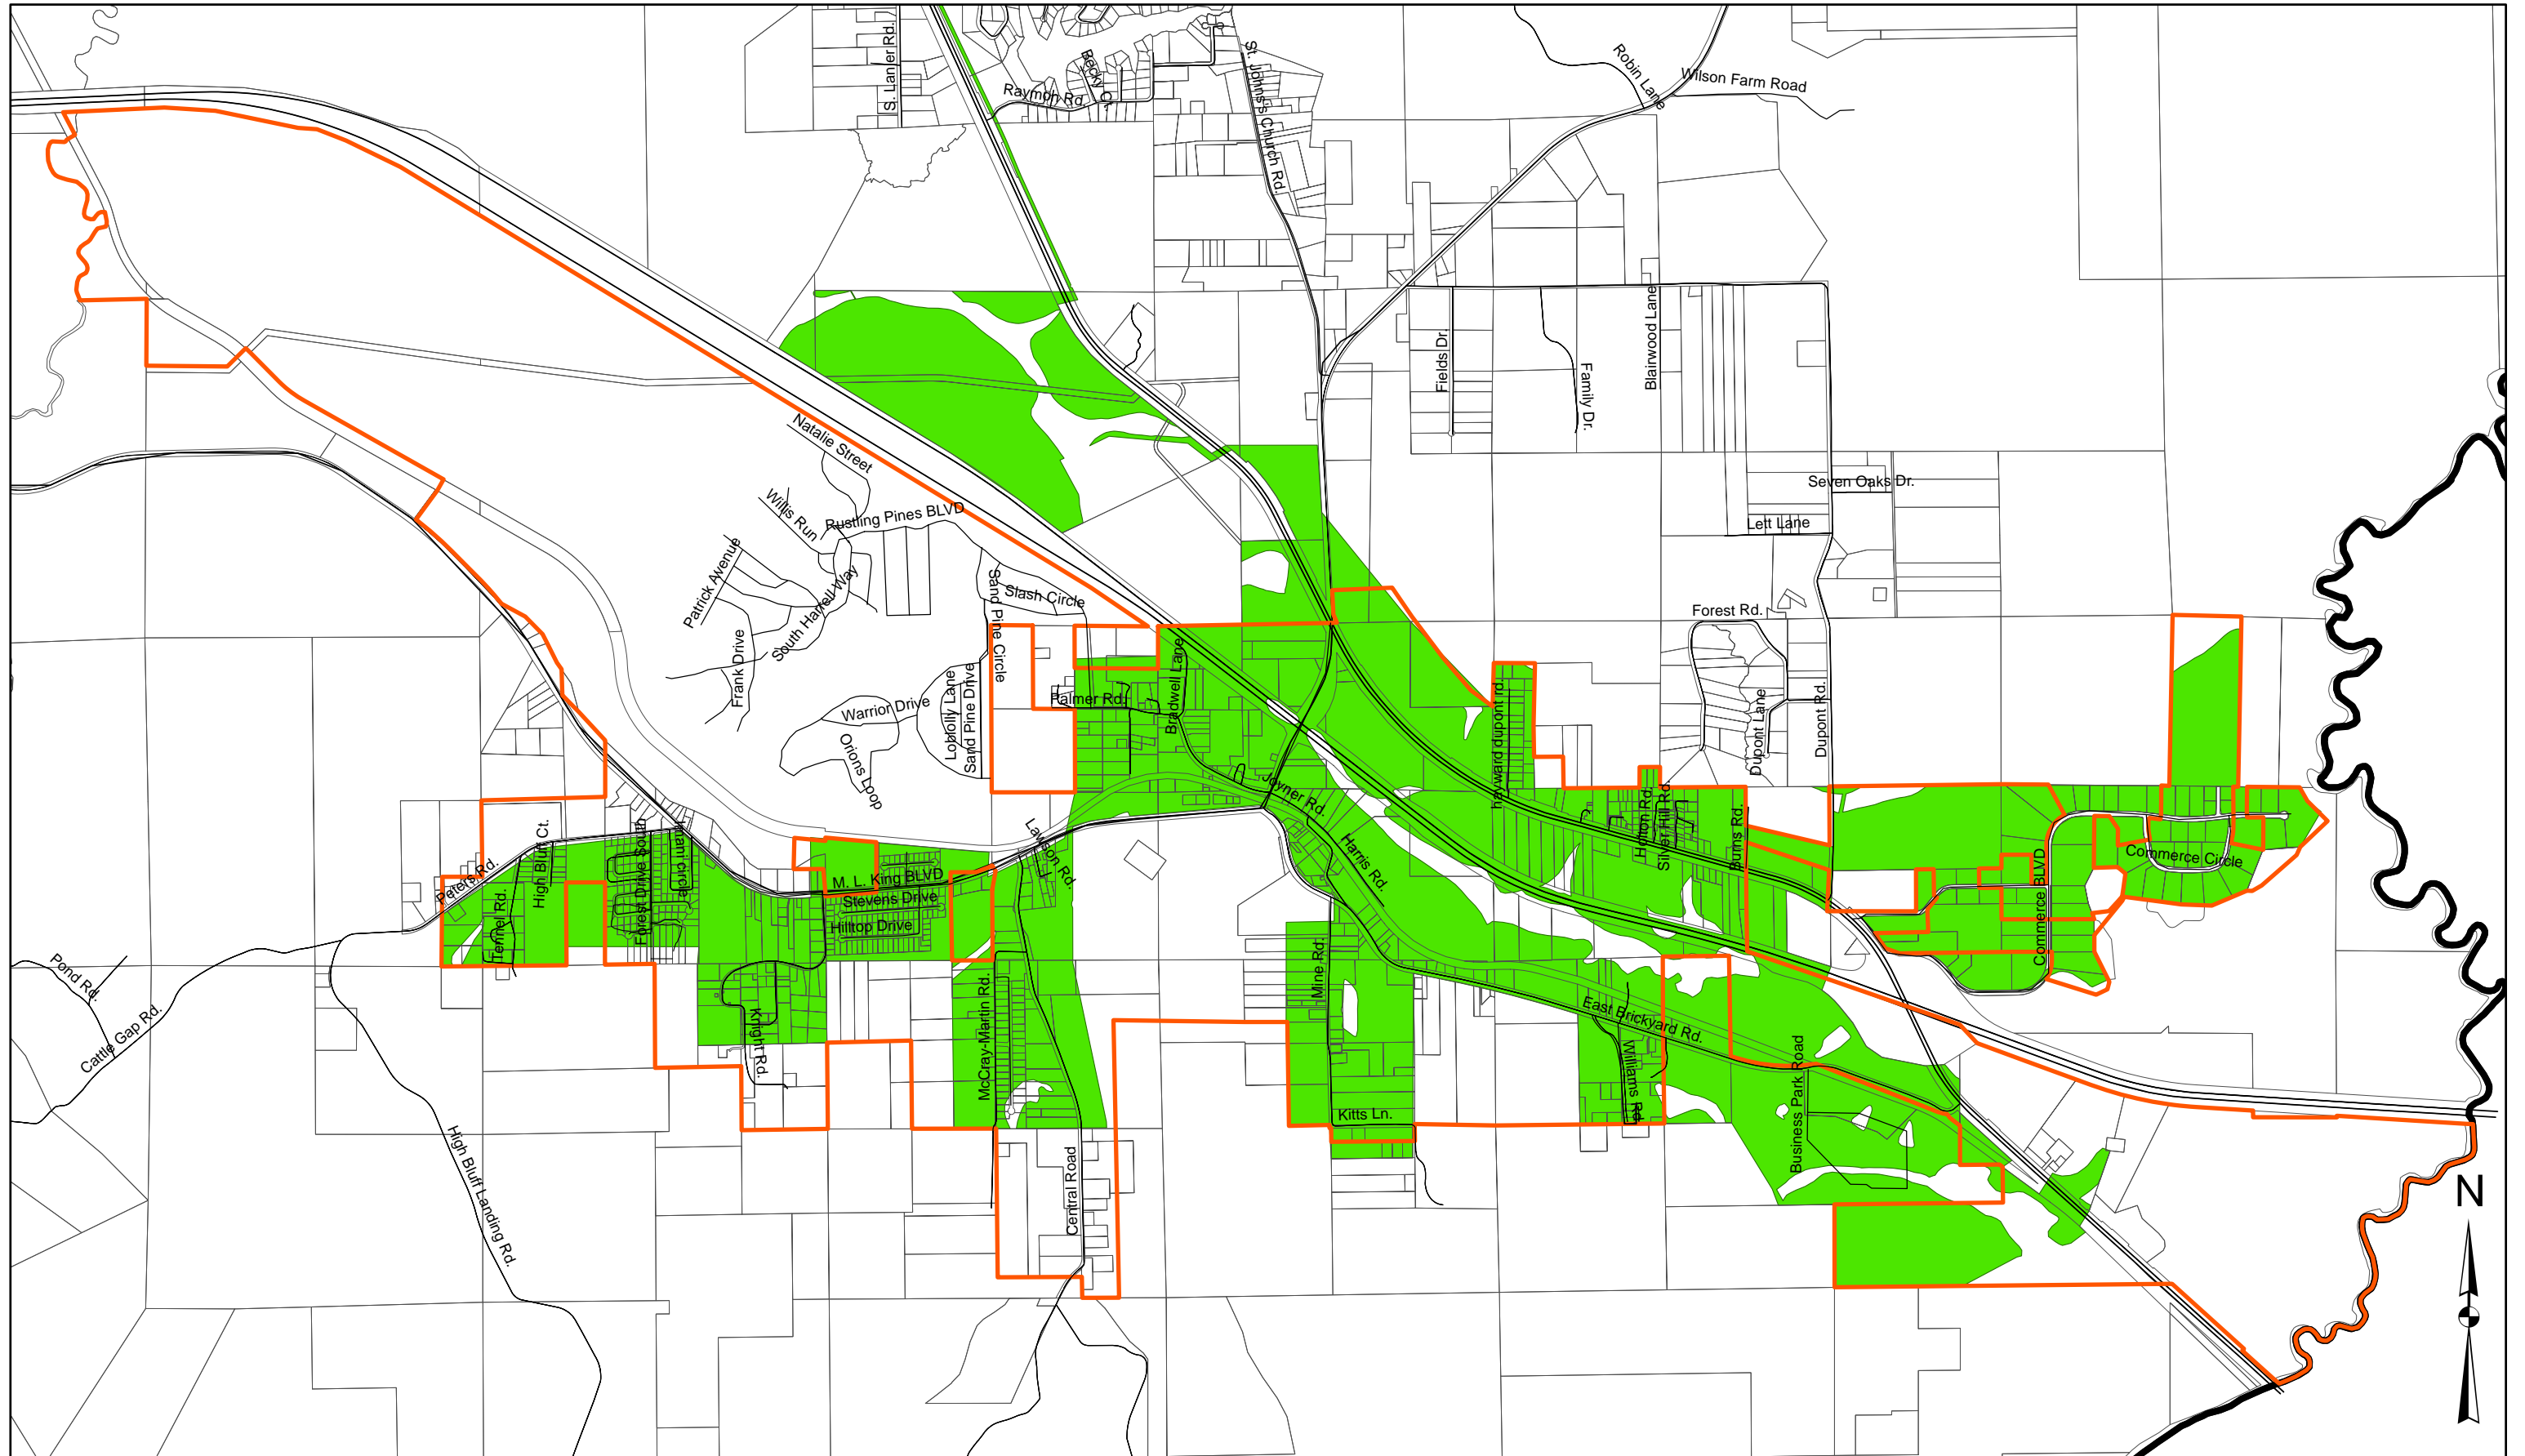

2005 ENTERPRISE ZONE - MIDWAY

0 0.25 0.5 1 Miles